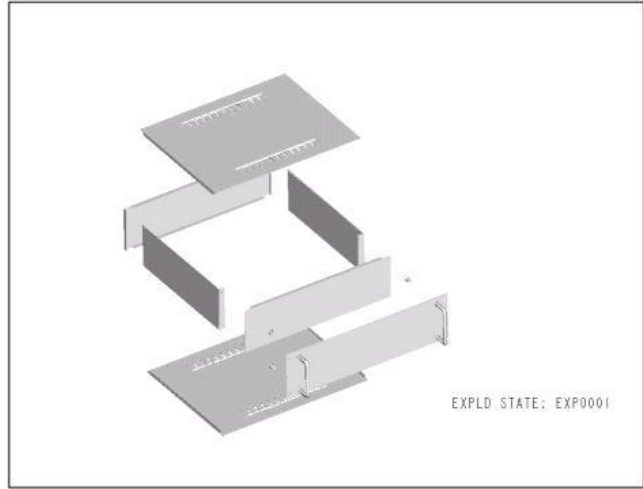

# 19" Rack Mounted Enclosures

## SPECIFICATIONS

TYPE (B)	TYPE (S)	W (in.)	D (in.)	H (in.)	H1 (in.)	H2 (in.)	
ET1/25B	ET1/25S	17.17	9.84	1U=1.75	1.45	1.04	
ET1/30B	ET1/30S	17.17	11.81	1U=1.75	1.45	1.04	
ET1/35B	ET1/35S	17.17	13.78	1U=1.75	1.45	1.04	
ET1/50B	ET1-50S	17.17	20.00	1U=1.75	1.45	1.04	
ET2/25B	ET2/25S	17.17	9.84	2U=3.50	3.20	2.28	HA-2
ET2/30B	ET2/30S	17.17	11.81	2U=3.50	3.20	2.28	HA-2
ET2/35B	ET2/35S	17.17	13.78	2U=3.50	3.20	2.28	HA-2
ET2/50B	ET2/50S	17.17	20.00	2U=3.50	3.20	2.28	HA-2
ET3/25B	ET3/25S	17.17	9.84	3U=5.25	4.96	4.04	HA-3
ET3/30B	ET3/30S	17.17	11.81	3U=5.25	4.96	4.04	HA-3
ET3/35B	ET3/35S	17.17	13.78	3U=5.25	4.96	4.04	HA-3
ET3/50B	ET3/50S	17.17	20.00	3U=5.25	4.96	4.04	HA-3
ET4/25B	ET4/25S	17.17	9.84	4U=7.00	6.57	5.65	HA-4
ET4/30B	ET4/30S	17.17	11.81	4U=7.00	6.57	5.65	HA-4
ET4/35B	ET4/35S	17.17	13.78	4U=7.00	6.57	5.65	HA-4
ET4/50B	ET4/50S	17.17	20.00	4U=7.00	6.57	5.65	HA-4
ET5/25B	ET5/25S	17.17	9.84	5U=8.75	8.30	7.36	HA-5
ET5/30B	ET5/30S	17.17	11.81	5U=8.75	8.30	7.36	HA-5
ET5/35B	ET5/35S	17.17	13.78	5U=8.75	8.30	7.36	HA-5
ET5/50B	ET5/50S	17.17	20.00	5U=8.75	8.30	7.36	HA-5

## FRONT PANELS

Type	W	H	Color
	(in.)	(in.)	
FB1U	19	1.75	Black
FS1U	19	1.75	Silver
FB2U	19	3.50	Black
FS2U	19	3.50	Silver
FB3U	19	5.25	Black
FS3U	19	5.25	Silver
FB4U	19	7.00	Black
FS4U	19	7.00	Silver
FB5U	19	8.75	Black
FS5U	19	8.75	Silver