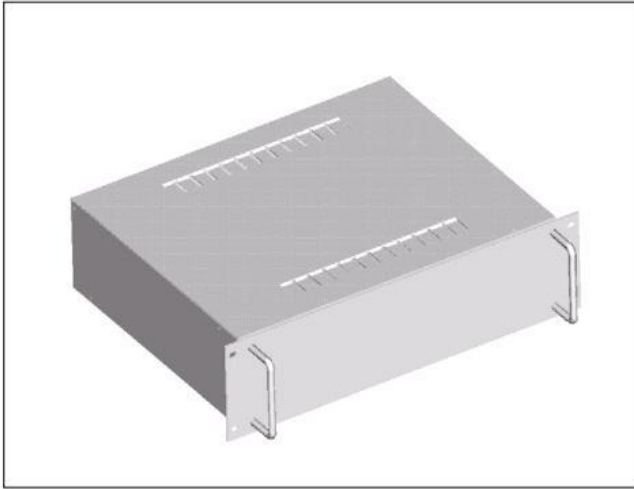

# 19" Rack Mounted Enclosures

## SPECIFICATIONS

TYPE (B)	TYPE (S)	W (in.)	D (in.)	H (in.)	H1 (in.)	H2 (in.)	
ET1/25B	ET1/25S	17.17	9.84	1U=1.75	1.45	1.04	
ET1/30B	ET1/30S	17.17	11.81	1U=1.75	1.45	1.04	
ET1/35B	ET1/35S	17.17	13.78	1U=1.75	1.45	1.04	
ET1/50B	ET1-50S	17.17	20.00	1U=1.75	1.45	1.04	
ET2/25B	ET2/25S	17.17	9.84	2U=3.50	3.20	2.28	HA-2
ET2/30B	ET2/30S	17.17	11.81	2U=3.50	3.20	2.28	HA-2
ET2/35B	ET2/35S	17.17	13.78	2U=3.50	3.20	2.28	HA-2
ET2/50B	ET2/50S	17.17	20.00	2U=3.50	3.20	2.28	HA-2
ET3/25B	ET3/25S	17.17	9.84	3U=5.25	4.96	4.04	HA-3
ET3/30B	ET3/30S	17.17	11.81	3U=5.25	4.96	4.04	HA-3
ET3/35B	ET3/35S	17.17	13.78	3U=5.25	4.96	4.04	HA-3
ET3/50B	ET3/50S	17.17	20.00	3U=5.25	4.96	4.04	HA-3
ET4/25B	ET4/25S	17.17	9.84	4U=7.00	6.57	5.65	HA-4
ET4/30B	ET4/30S	17.17	11.81	4U=7.00	6.57	5.65	HA-4
ET4/35B	ET4/35S	17.17	13.78	4U=7.00	6.57	5.65	HA-4
ET4/50B	ET4/50S	17.17	20.00	4U=7.00	6.57	5.65	HA-4
ET5/25B	ET5/25S	17.17	9.84	5U=8.75	8.30	7.36	HA-5
ET5/30B	ET5/30S	17.17	11.81	5U=8.75	8.30	7.36	HA-5
ET5/35B	ET5/35S	17.17	13.78	5U=8.75	8.30	7.36	HA-5
ET5/50B	ET5/50S	17.17	20.00	5U=8.75	8.30	7.36	HA-5

## FRONT PANELS

Type	W	H	Color
	(in.)	(in.)	
FB1U	19	1.75	Black
FS1U	19	1.75	Silver
FB2U	19	3.50	Black
FS2U	19	3.50	Silver
FB3U	19	5.25	Black
FS3U	19	5.25	Silver
FB4U	19	7.00	Black
FS4U	19	7.00	Silver
FB5U	19	8.75	Black
FS5U	19	8.75	Silver