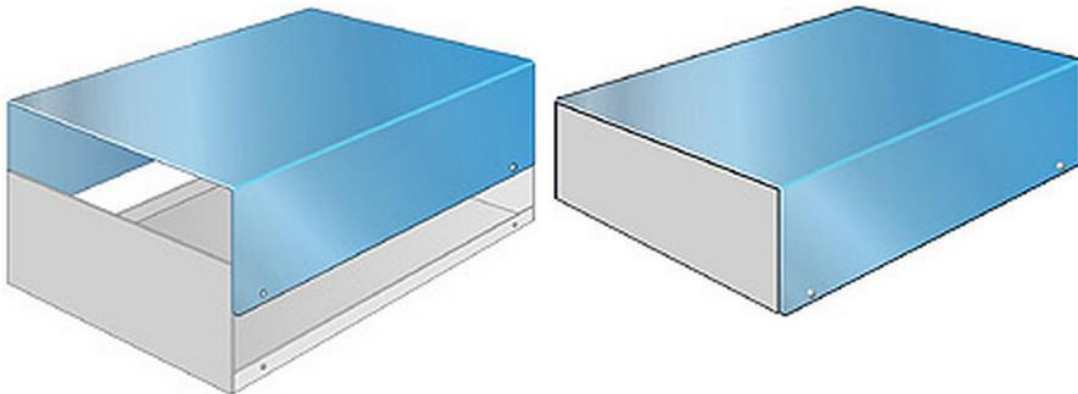

## Crown Royal Series Cabinets

RoHS Compliant

The beauty of the Crown Royal (CR) Series reflects the present mode of electronic enclosures. The rectilinear outlines combine construction features to meet the demands of the most critical user. Constructed of 0.050 aluminum and finished in light gray bottom with a light blue top. This is the answer to the housing problems of the most critical engineer, OEM or hobbyist who demands versatility and rugged construction combined with beauty to enhance the prestige of the contents.