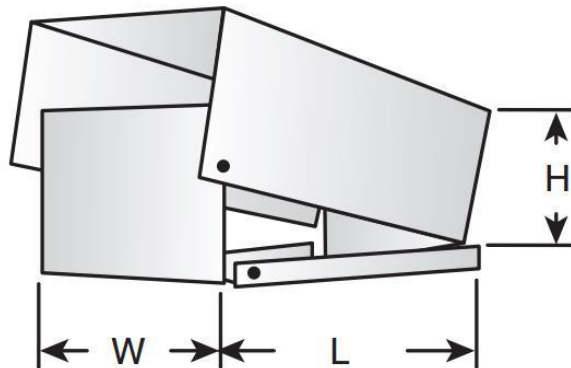

## Crown Royal Series Cabinets

RoHS Compliant

The beauty of the Crown Royal (CR) Series reflects the present mode of electronic enclosures. The rectilinear outlines combine construction features to meet the demands of the most critical user. Constructed of 0.050 aluminum and finished in light gray bottom with a light blue top. This is the answer to the housing problems of the most critical engineer, OEM or hobbyist who demands versatility and rugged construction combined with beauty to enhance the prestige of the contents.