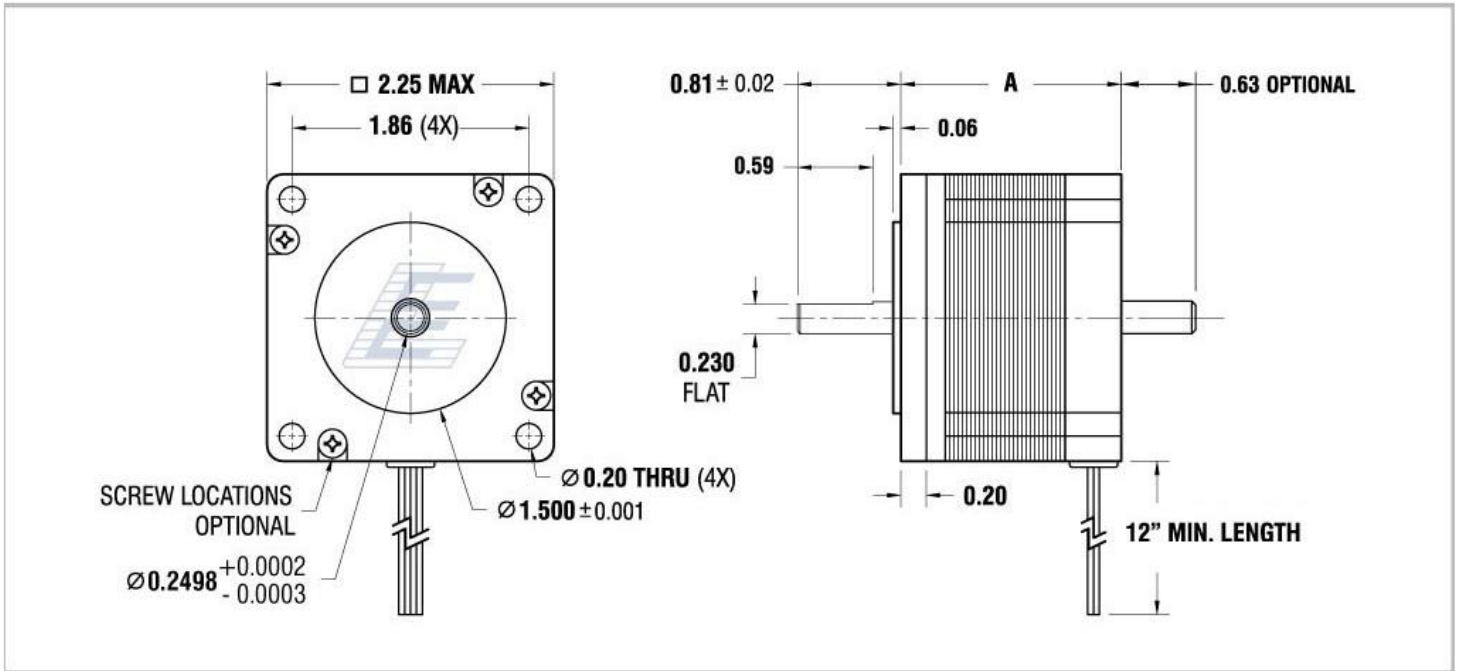

Standard Motor Dimensions

| Model Number: | Length A (in) | Length A (mm) |
|---------------|---------------|---------------|
| 5718M-02EL | 2.0 in | 53.0 mm |
| 5718M-02DEL | 2.0 in | 53.0 mm |
| 5718L-04EL | 2.95 in | 75.0 mm |
| 5718M-04EL | 2.0 in | 53.0 mm |
| 5718M-04DEL | 2.0 in | 53.0 mm |
| 5718X-05EL | 1.6 in | 40.0 mm |
| 5718X-05DEL | 1.6 in | 40.0 mm |