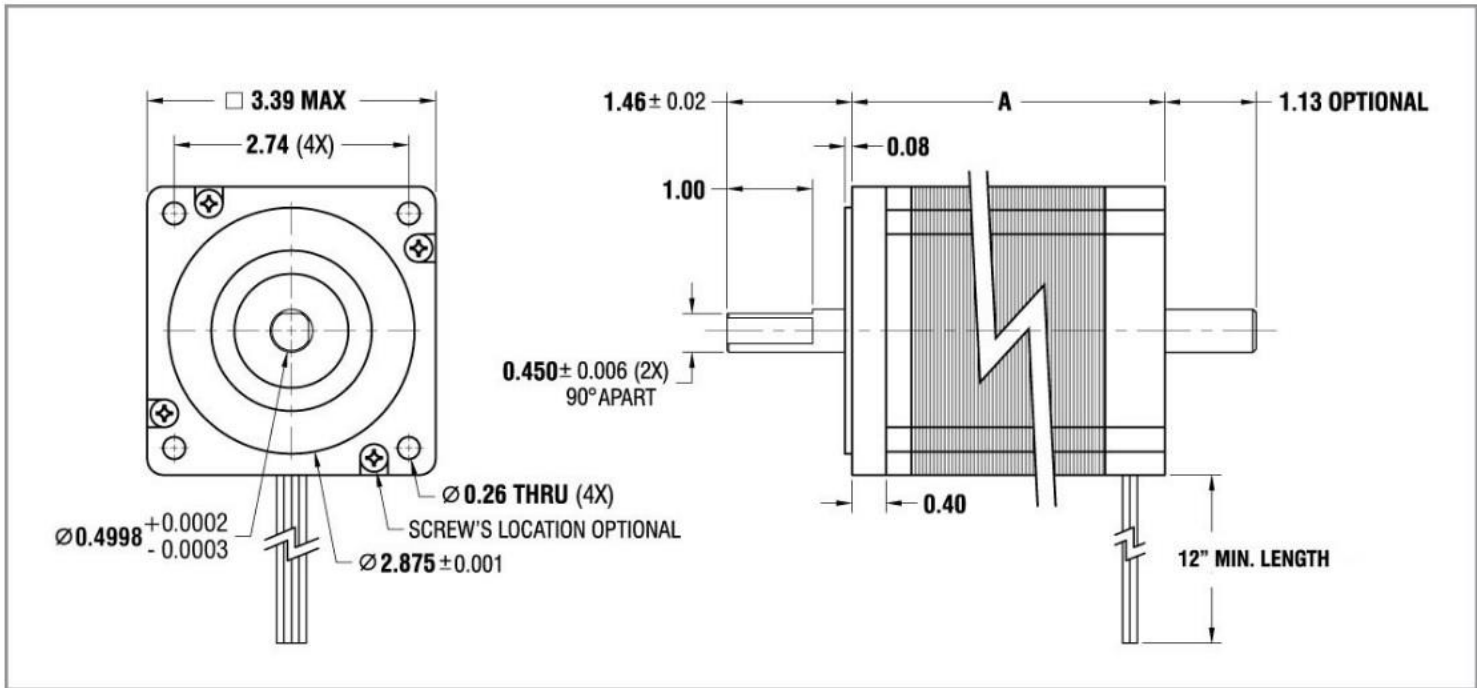

Standard Motor Dimensions

Model Number:	Length A (in)	Length A (mm)
8718M-04S	3.82 in	97.0 mm